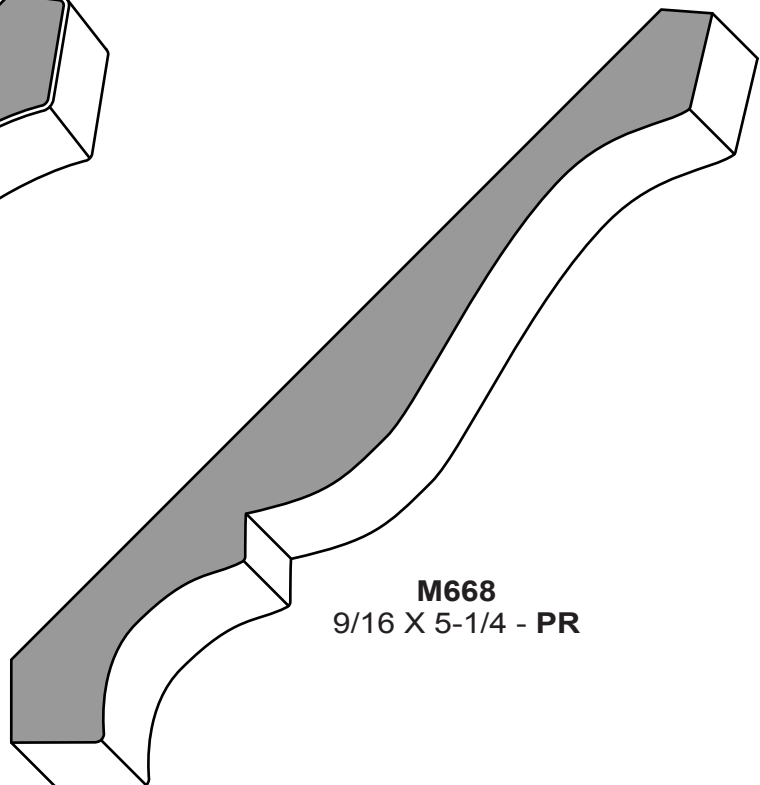

PR = PRIMED

C = CHERRY

STOCK CROWN PROFILES

H409
9/16 x 2-1/4 - O, M

H51
5/8 x 3-1/4 - P

H66 (M412)
9/16 x 3-3/8 - O, M

V47 Veneer
5/8 X 4-5/8 - O, M, C

M668
9/16 X 5-1/4 - PR