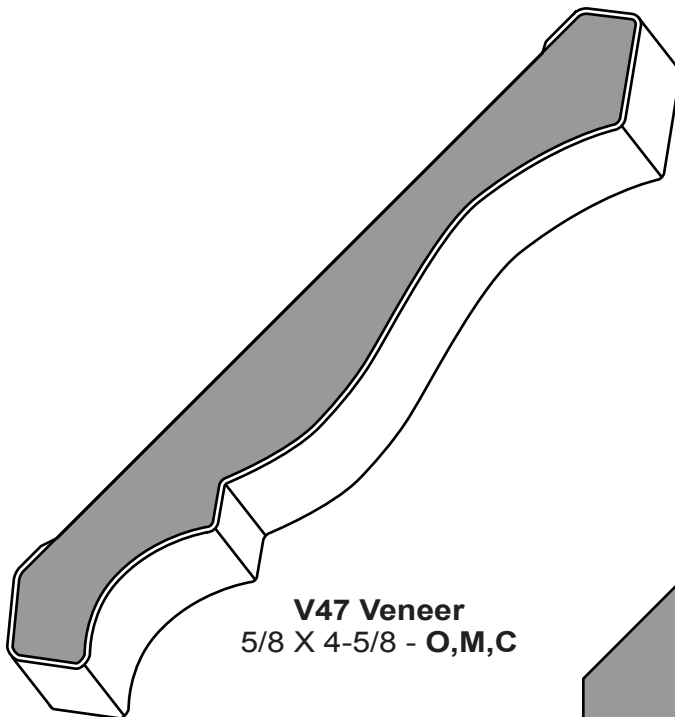

PR = PRIMED

C = CHERRY

STOCK CROWN PROFILES

H409
9/16 x 2-1/4 - O, M

H51
5/8 x 3-1/4 - P

H66 (M412)
9/16 x 3-3/8 - O, M

V47 Veneer
5/8 X 4-5/8 - O, M, C

M668
9/16 X 5-1/4 - PR