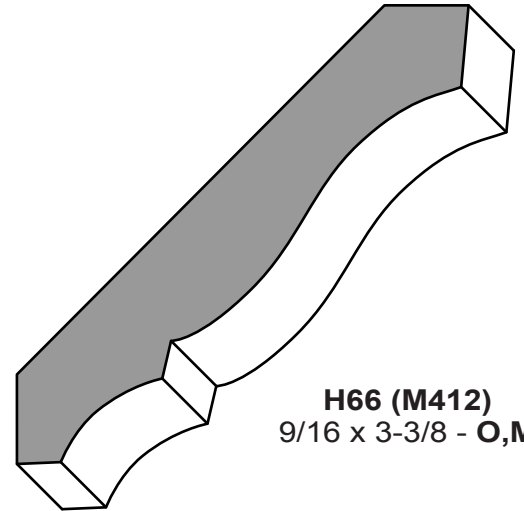

PR = PRIMED

C = CHERRY

STOCK CROWN PROFILES

H409
9/16 x 2-1/4 - O, M

H51
5/8 x 3-1/4 - P

H66 (M412)
9/16 x 3-3/8 - O, M

V47 Veneer
5/8 X 4-5/8 - O, M, C

M668
9/16 X 5-1/4 - PR