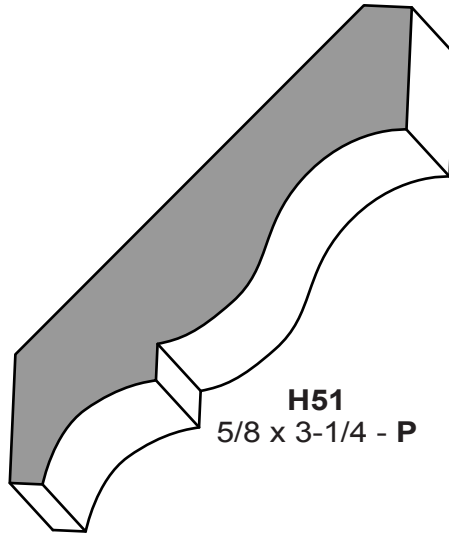

PR = PRIMED

C = CHERRY

STOCK CROWN PROFILES

H409
9/16 x 2-1/4 - O, M

H51
5/8 x 3-1/4 - P

H66 (M412)
9/16 x 3-3/8 - O, M

V47 Veneer
5/8 X 4-5/8 - O, M, C

M668
9/16 X 5-1/4 - PR